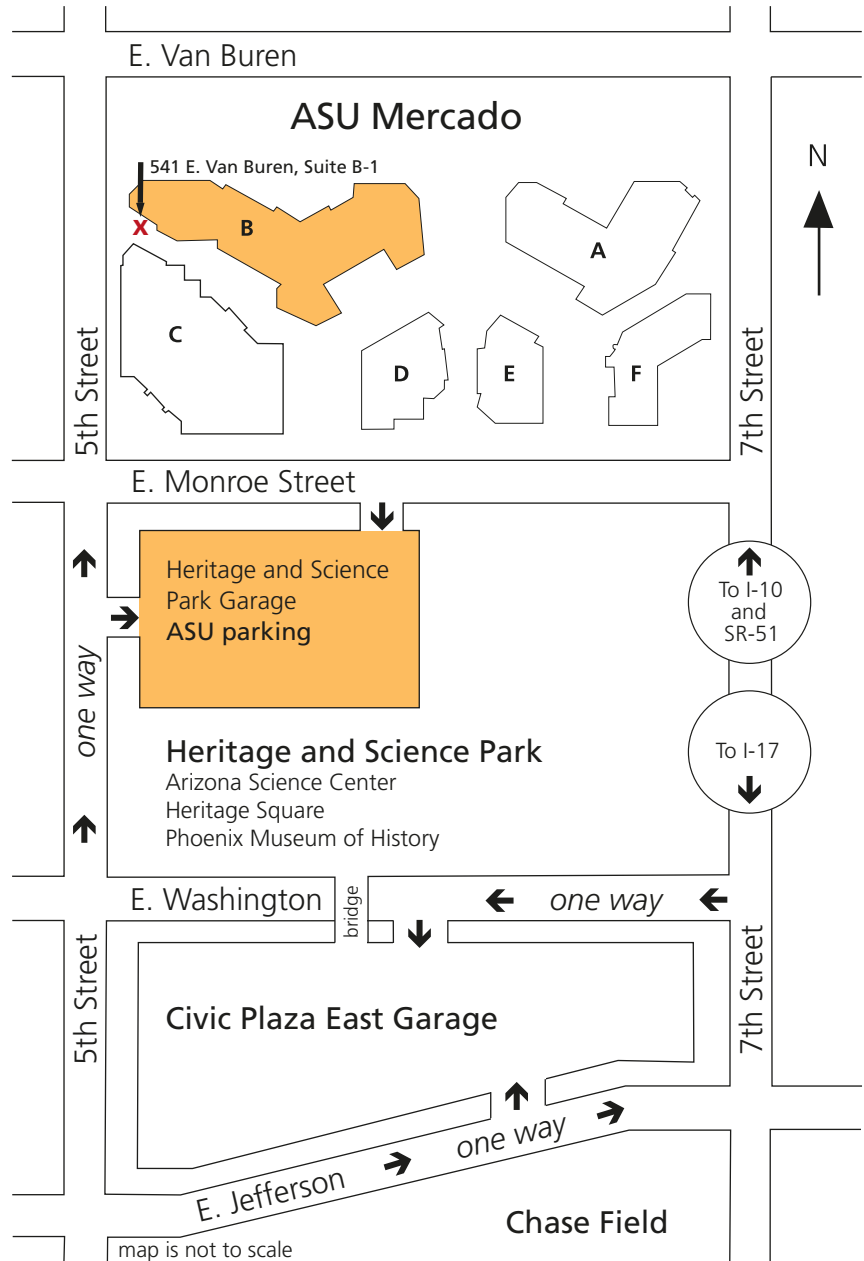

Center for the Future of Arizona

541 E. Van Buren, B-1
Phoenix, AZ 85004-2211

P: (602) 496-1360

H: Monday - Friday: 9:00 AM to 5:00 PM

Heritage Square Garage Parking

The Heritage and Science Park garage is the most convenient parking location. The garage is at the southeast corner of Monroe and Fifth streets. There are two garage entrances; one is on Monroe Street and another on Fifth Street.

You will receive a validation ticket from your CFA host.

Driving Directions

From the east valley, take I-10 west (Los Angeles) and exit at 7th Street south -OR- take US 60 west to I-10 west (Los Angeles), exit onto I-17 north and exit at 7th Street north.

From the west valley, take I-10 east (Tucson) and exit at 7th Street south

From north Phoenix, take SR51 south to I-10 west and exit 7th Street south

Heading South on 7th Street, turn Right (West) on Monroe for parking garage

Heading North on 7th Street, turn Left (West) on Monroe for parking garage