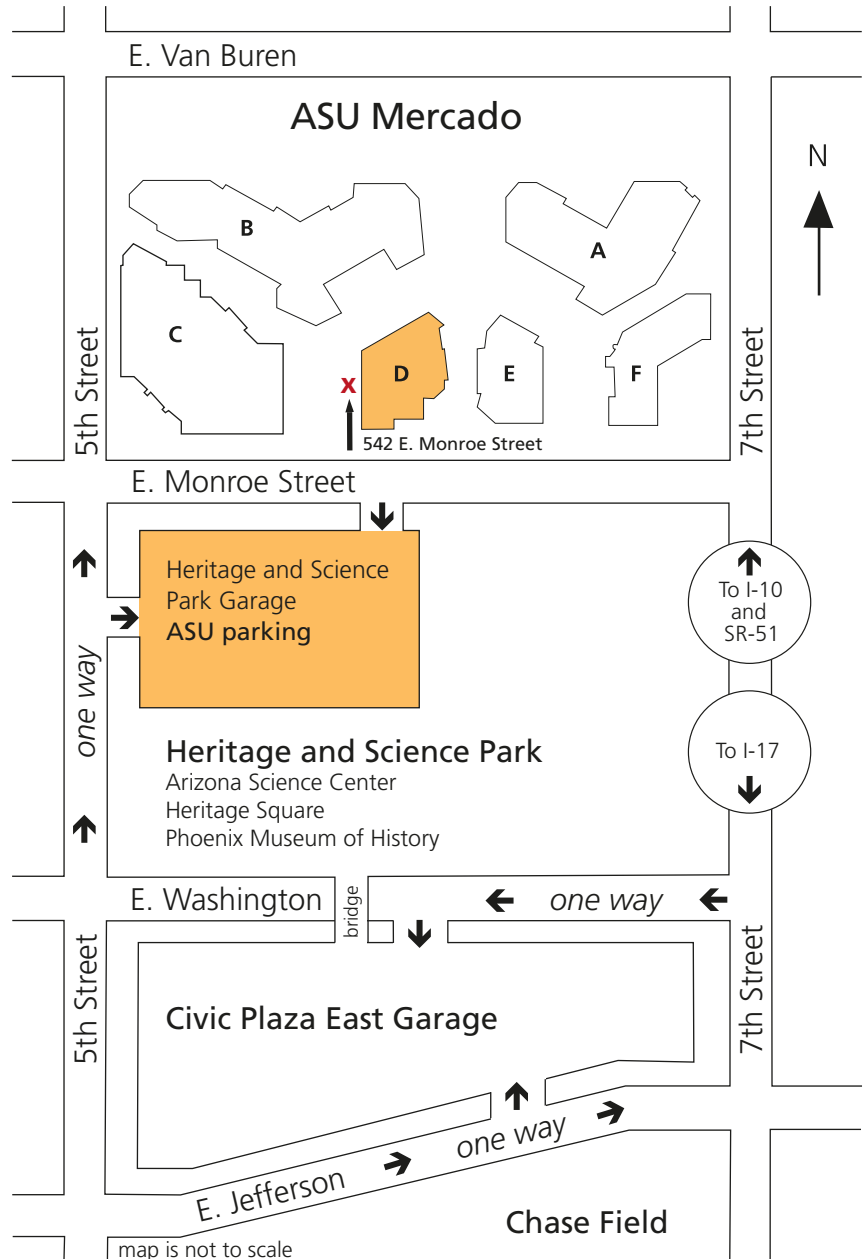

Mercado Building D

542 E. Monroe Street
Phoenix, AZ 85004-2337

P: (602) 496-1360

H: Monday - Friday: 9:00 AM to 5:00 PM

Heritage Square Garage Parking

The Heritage and Science Park garage is the most convenient parking location. The garage is at the southeast corner of Monroe and Fifth streets. There are two garage entrances; one is on Monroe Street and another on Fifth Street.

You will receive a validation ticket from your CFA host.

Driving Directions

From the east valley, take I-10 west (Los Angeles) and exit at 7th Street south -OR- take US 60 west to I-10 west (Los Angeles), exit onto I-17 north and exit at 7th Street north.

From the west valley, take I-10 east (Tucson) and exit at 7th Street south

From north Phoenix, take SR51 south to I-10 west and exit 7th Street south

Heading South on 7th Street, turn Right (West) on Monroe for parking garage

Heading North on 7th Street, turn Left (West) on Monroe for parking garage