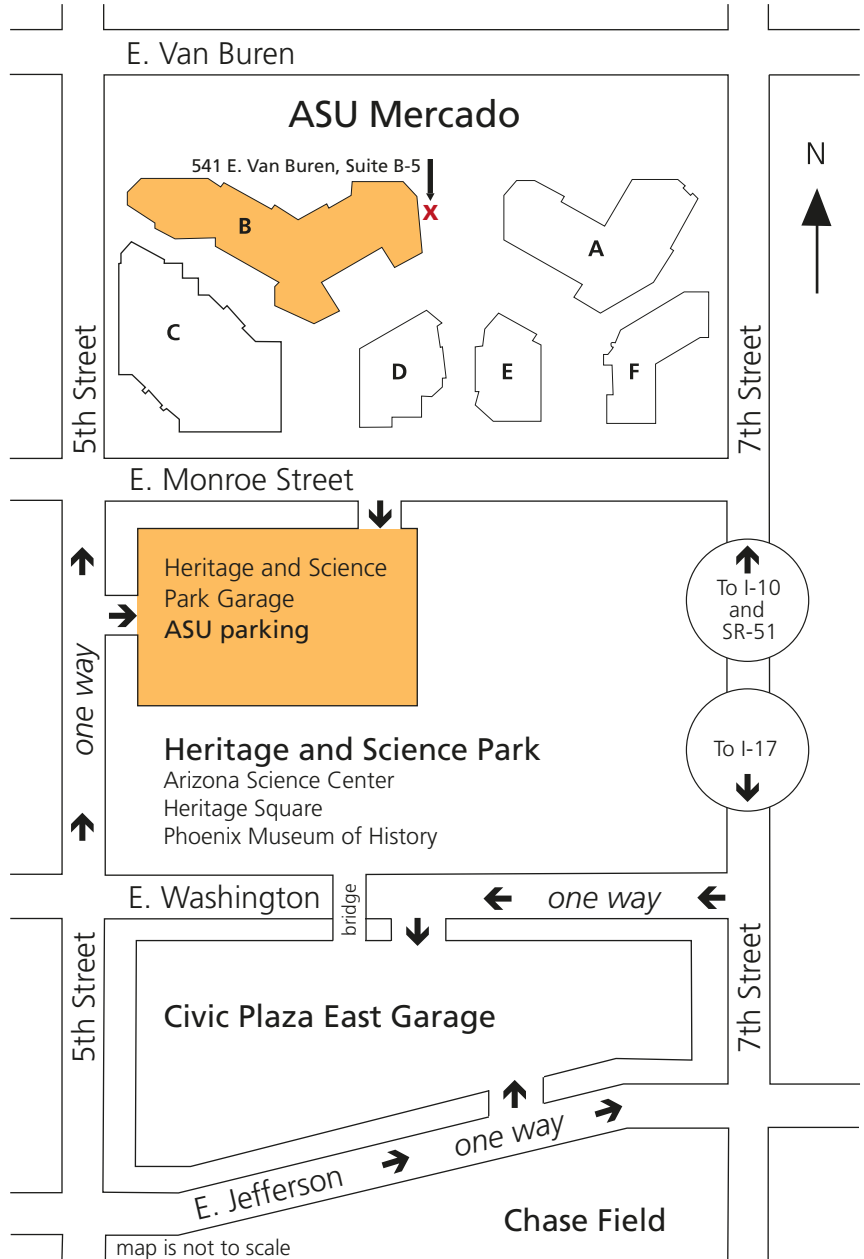

Center for the Future of Arizona

541 E. Van Buren, B-5
Phoenix, AZ 85004-2211

P: (602) 496-1360

H: Monday - Friday: 9:00 AM to 5:00 PM

Heritage Square Garage Parking

The Heritage and Science Park garage is the most convenient parking location. The garage is at the southeast corner of Monroe and Fifth streets. There are two garage entrances; one is on Monroe Street and another on Fifth Street.

You will receive a validation ticket from your CFA host.

Driving Directions

From the east valley, take I-10 west (Los Angeles) and exit at 7th Street south -OR- take US 60 west to I-10 west (Los Angeles), exit onto I-17 north and exit at 7th Street north.

From the west valley, take I-10 east (Tucson) and exit at 7th Street south

From north Phoenix, take SR51 south to I-10 west and exit 7th Street south

Heading South on 7th Street, turn Right (West) on Monroe for parking garage

Heading North on 7th Street, turn Left (West) on Monroe for parking garage